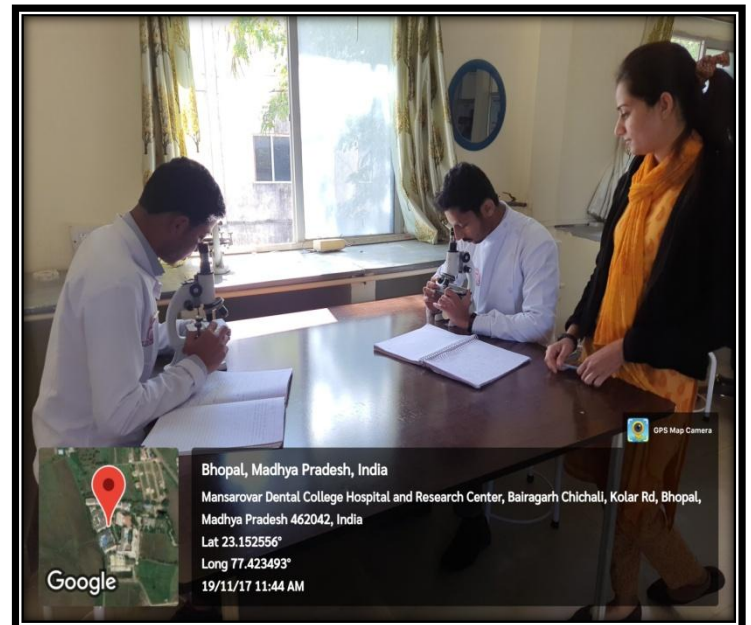

MANSAROVAR DENTAL COLLEGE

Mansarovar Campus, Rani Avanti Bai Marg, Village- HinotiaAalam,

Ward No. 84, Kolar Road, Bhopal (M.P) 462042

Tel: +91-9111777225, 761158888. Website: www.mansarovardentalcollege.com

Laboratories For III Year and IV Year Students

Oral Pathology and Microbiology Lab

B.N.
Dr. B. Gurudutt Nayak
Principal
Mansarovar Dental College
BHOPAL