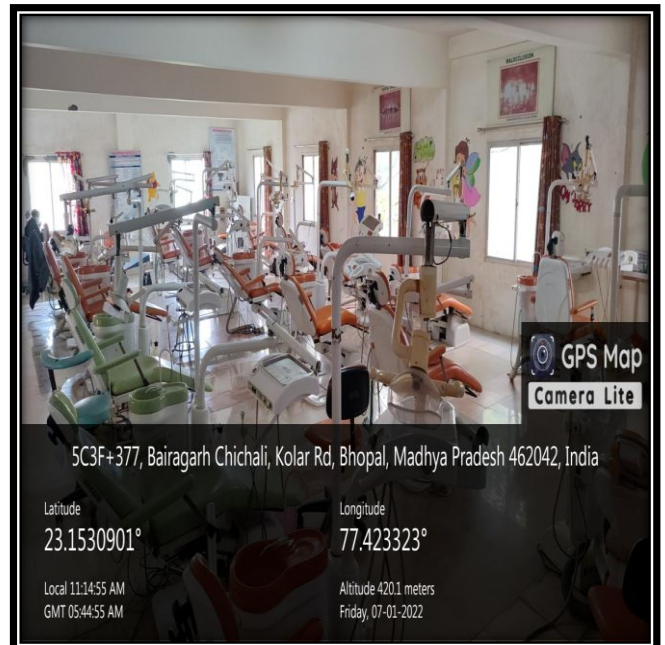

5C3F+377, Bairagarh Chichali, Kolar Rd, Bhopal, Madhya Pradesh 462042, India

Latitude
23.1530901°

Local 11:14:55 AM
GMT 05:44:55 AM

Longitude
77.423323°

Altitude 420.1 meters
Friday, 07-01-2022

GPS Map
Camera Lite

Dr. B. Gurudutt Nayak
Principal
Mansarovar Dental College
BHOPAL