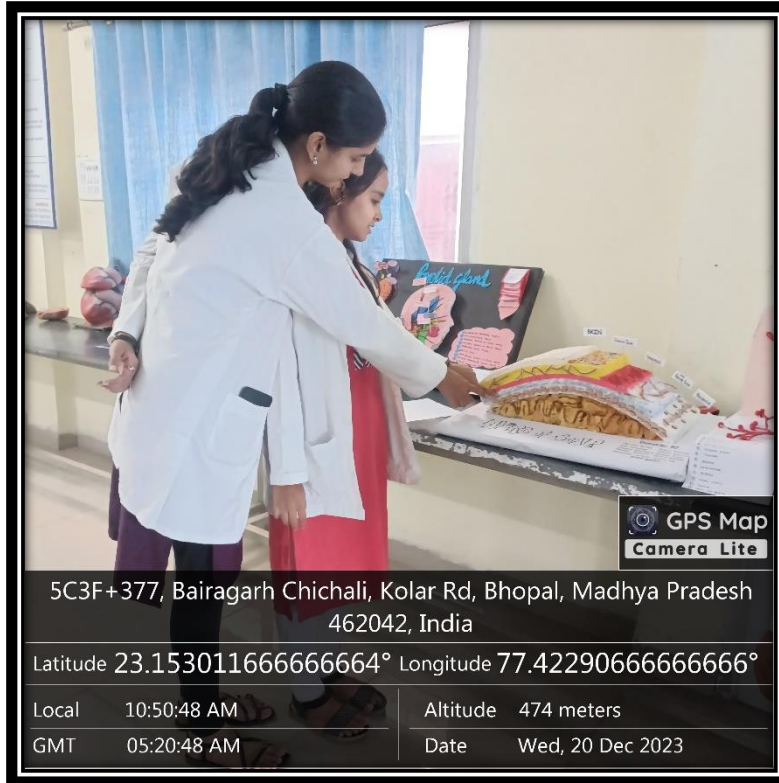

MANSAROVAR DENTAL COLLEGE

Mansarovar Campus, Rani Avanti Bai Marg, Village- Hinotia Aalam,
Ward No. 84, Kolar Road, Bhopal (M.P) 462042

Tel: +91-9111777225, 761158888. Website: www.mansarovardentalcollege.com

5C3F+377, Bairagarh Chichali, Kolar Rd, Bhopal, Madhya Pradesh
462042, India

Latitude 23.153011666666666° Longitude 77.42290666666666°

Local 10:50:48 AM

Altitude 474 meters

GMT 05:20:48 AM

Date Wed, 20 Dec 2023