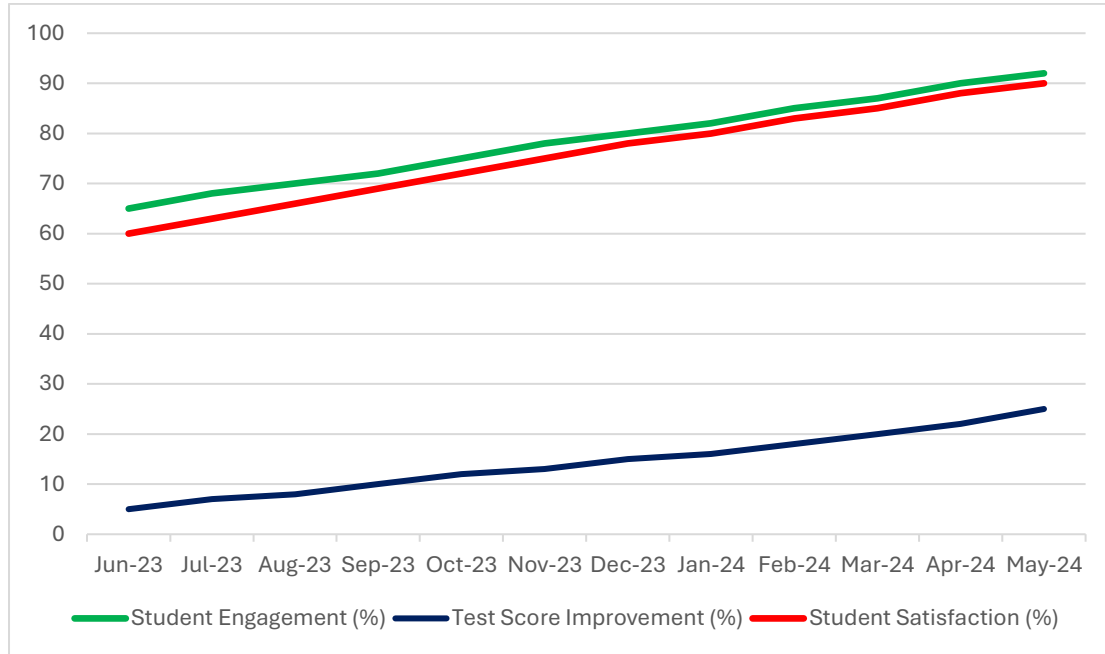

Line Graph .1. showing the success metrics for the initiative

MANSAROVAR DENTAL COLLEGE

Mansarovar Campus, Rani Avanti Bai Marg, Village- Hinotia Aalam,
Ward No. 84, Kolar Road, Bhopal (M.P) 462042

Tel: +91-9111777225, 761158888. Website: www.mansarovardentalcollege.com

Student Engagement (%): Percentage of students actively participating in peer-led seminars, interacting with 3D models, and engaging in discussions.

Test Score Improvement (%): Month-over-month average improvement in assessment scores, indicating knowledge retention and application skills.

Student Satisfaction (%): Percentage of students reporting satisfaction with the anatomy learning enhancements through surveys or feedback forms.