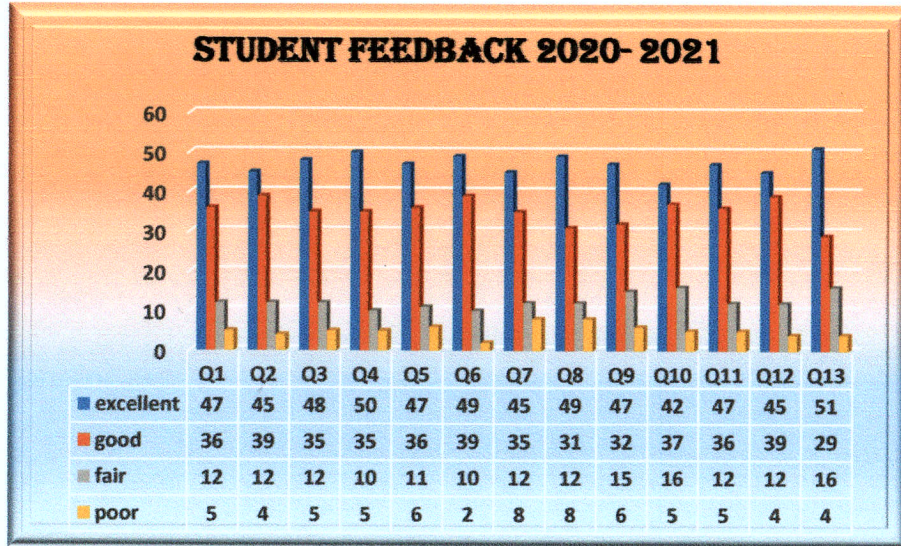

MANSAROVAR DENTAL COLLEGE

Mansarovar Campus, Rani Avanti Bai Marg, Village- Hinotia Aalam,
Ward No. 84, Kolar Road, Bhopal (M.P) 462042

Tel: +91-9111777225, 761158888. Website: www.mansarovardentalcollege.com

Analysis of Student's feedback on curriculum

An average of 47.08 % of students graded Excellent, 35.31% Good, 12.46 % Fair, and 5.15% Poor with the current syllabus and the curriculum of the course as prescribed by the Dental Council of India and Madhya Pradesh Medical Science University.

Dr. B. Gurdeep Nayak
Principal
Mansarovar Dental College
BHOPAL