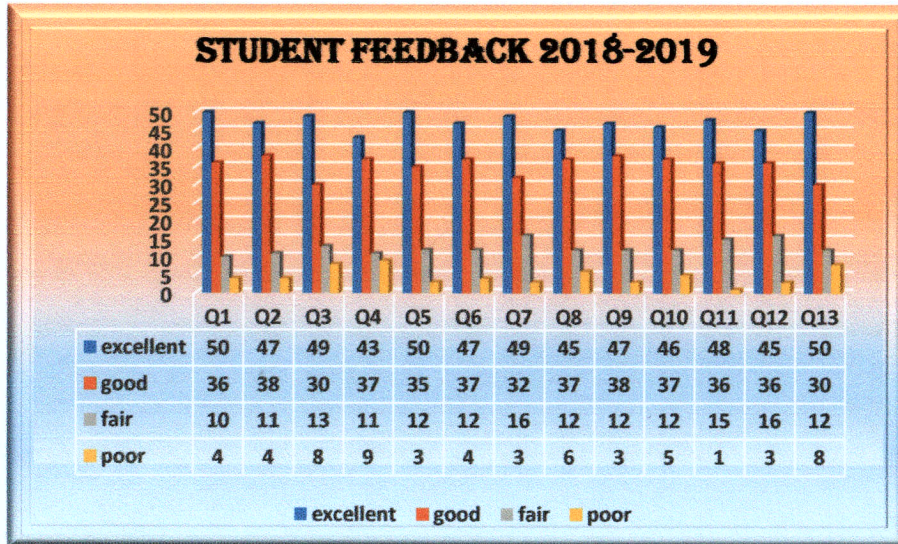

MANSAROVAR DENTAL COLLEGE

Mansarovar Campus, Rani Avanti Bai Marg, Village- Hinotia Aalam,
Ward No. 84, Kolar Road, Bhopal (M.P) 462042

Tel: +91-9111777225, 761158888. Website: www.mansarovardentalcollege.com

Analysis of Student's feedback on curriculum

An average of 47.38 % of students graded Excellent, 35.31% Good, 12.62 % Fair, and 4.69% Poor with the current syllabus and the curriculum of the course as prescribed by the Dental Council of India and Madhya Pradesh Medical Science University.

Dr. B. Govindt Noyak
Principal
Mansarovar Dental College
BHOPAL