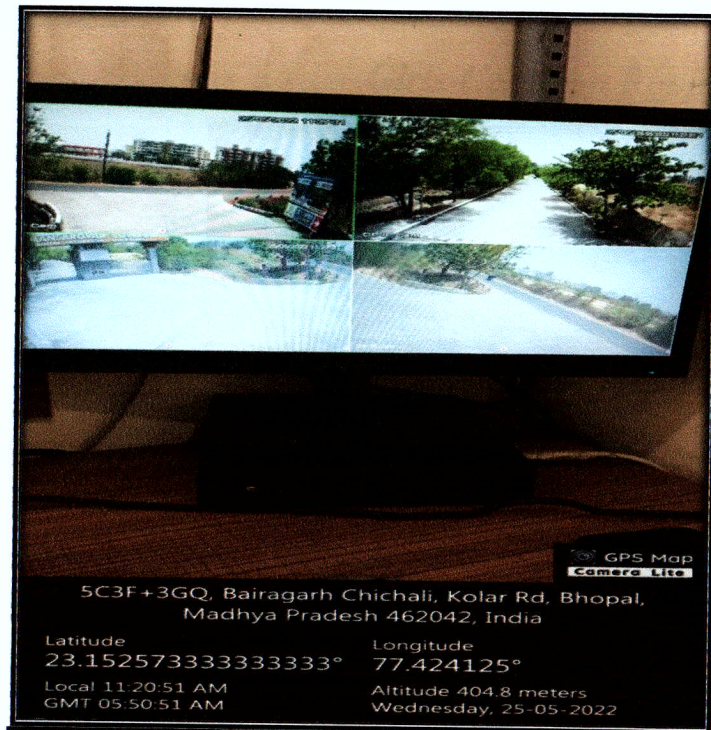

MANSAROVAR DENTAL COLLEGE

Mansarovar Campus, Rani Avanti Bai Marg, Village- Hinotia Aalam,
Ward No. 84, Kolar Road, Bhopal (M.P) 462042

Tel: +91-9111777225, 761158888. Website: www.mansarovardentalcollege.com

Safety & Security

Bow

Dr. B. Gurudatt Nayak
Principal
Mansarovar Dental College
BHOPAL