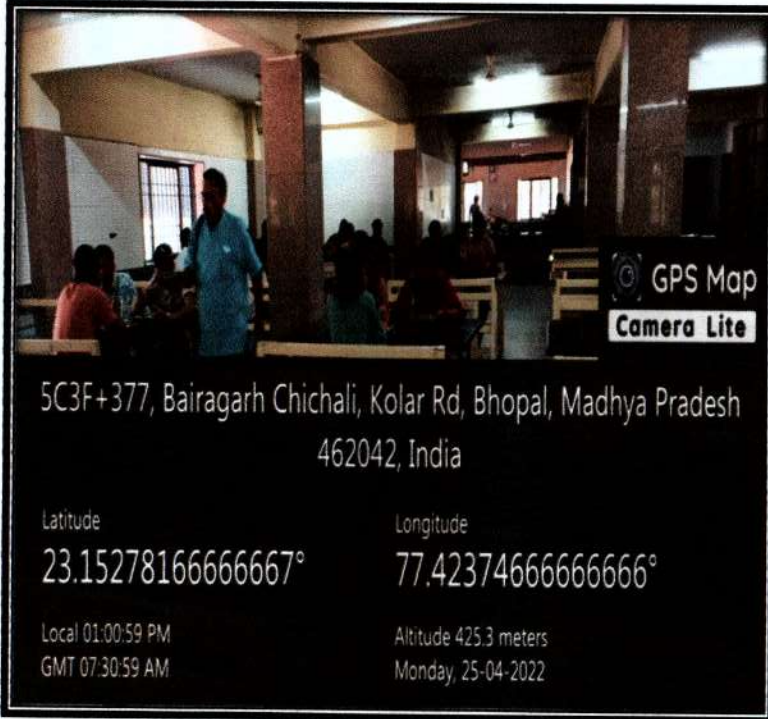

MANSAROVAR DENTAL COLLEGE

Mansarovar Campus, Rani Avanti Bai Marg, Village- Hinotia Aalam,
Ward No. 84, Kolar Road, Bhopal (M.P) 462042

Tel: +91-9111777225, 761158888. Website: www.mansarovardentalcollege.com

Mess

Dr. B. Gurudatt Nayak
Principal
Mansarovar Dental College
BHOPAL