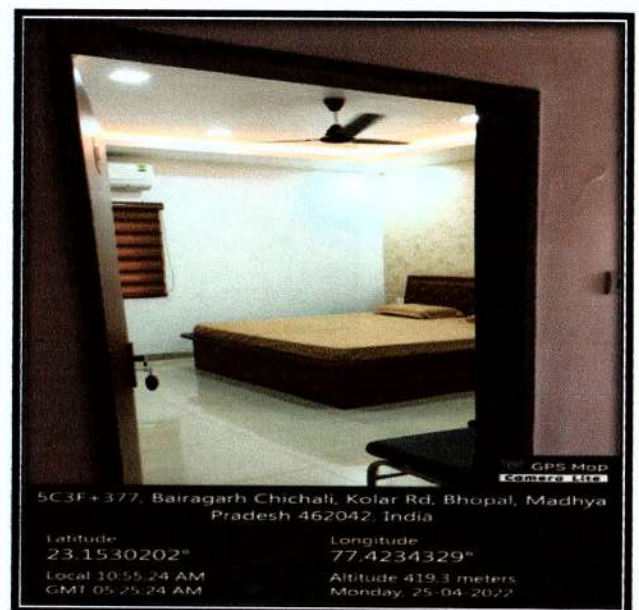

MANSAROVAR DENTAL COLLEGE

Mansarovar Campus, Rani Avanti Bai Marg, Village- Hinotia Aalam,
Ward No. 84, Kolar Road, Bhopal (M.P) 462042

Tel: +91-9111777225, 761158888. Website: www.mansarovardentalcollege.com

Guest House

Dr. B. Gurudatt Nayak
Principal
Mansarovar Dental College
BHOPAL