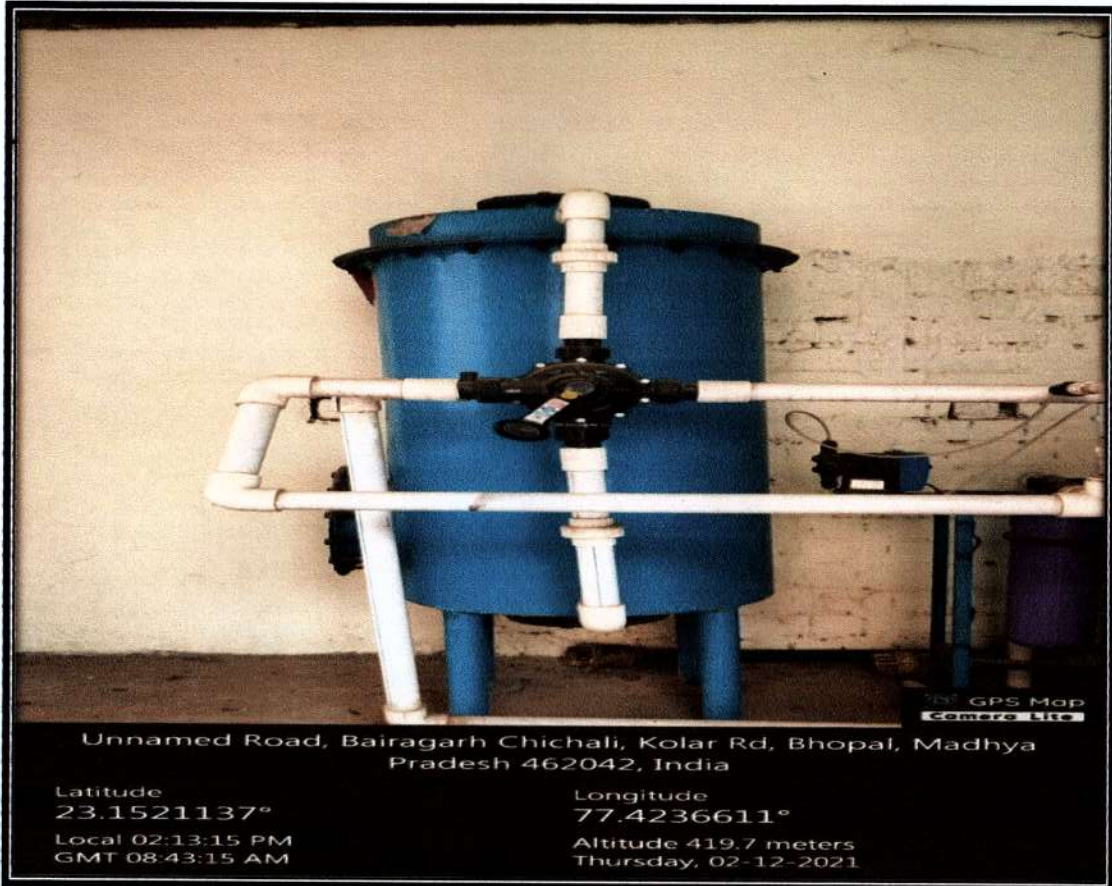

MANSAROVAR DENTAL COLLEGE

Mansarovar Campus, Rani Avanti Bai Marg, Village- Hinotia Aalam,

Ward No. 84, Kolar Road, Bhopal (M.P) 462042

Tel: +91-9111777225, 761158888. Website: www.mansarovardentalcollege.com

Waste Water Recycling

Bow

Dr. B. Gurudatt Nayak
Principal
Mansarovar Dental College
BHOPAL