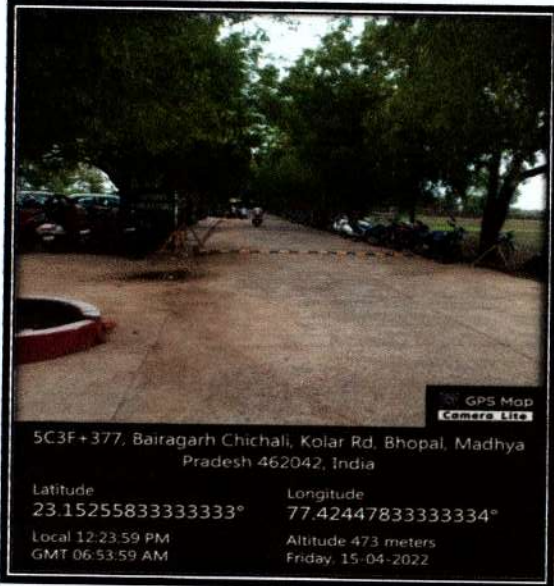

MANSAROVAR DENTAL COLLEGE

Mansarovar Campus, Rani Avanti Bai Marg, Village- Hinotia Aalam,
Ward No. 84, Kolar Road, Bhopal (M.P) 462042

Tel: +91-9111777225, 761158888. Website: www.mansarovardentalcollege.com

Roads

Dr. B. Gurudatt Nayak
Principal
Mansarovar Dental College
BHOPAL