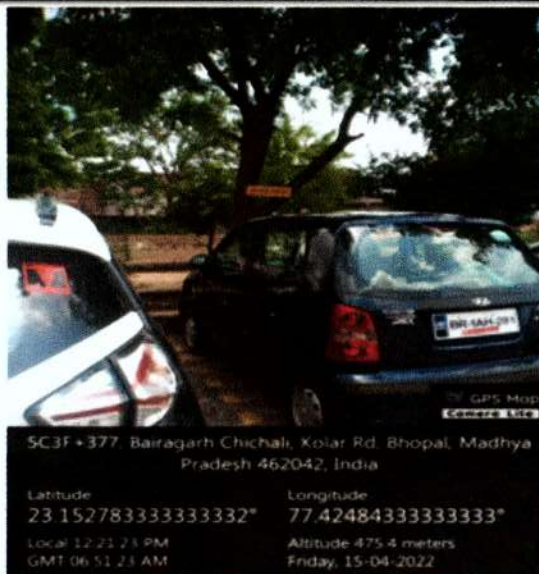

Signage

SC3F+377, Bairagarh Chichali, Kolar Rd, Bhopal, Madhya Pradesh 462042, India

Latitude: 23.152518333333333° Longitude: 77.42473°
Local: 12:19:29 PM Altitude: 470.7 meters
GMT: 06:49:29 AM Friday, 15-04-2022