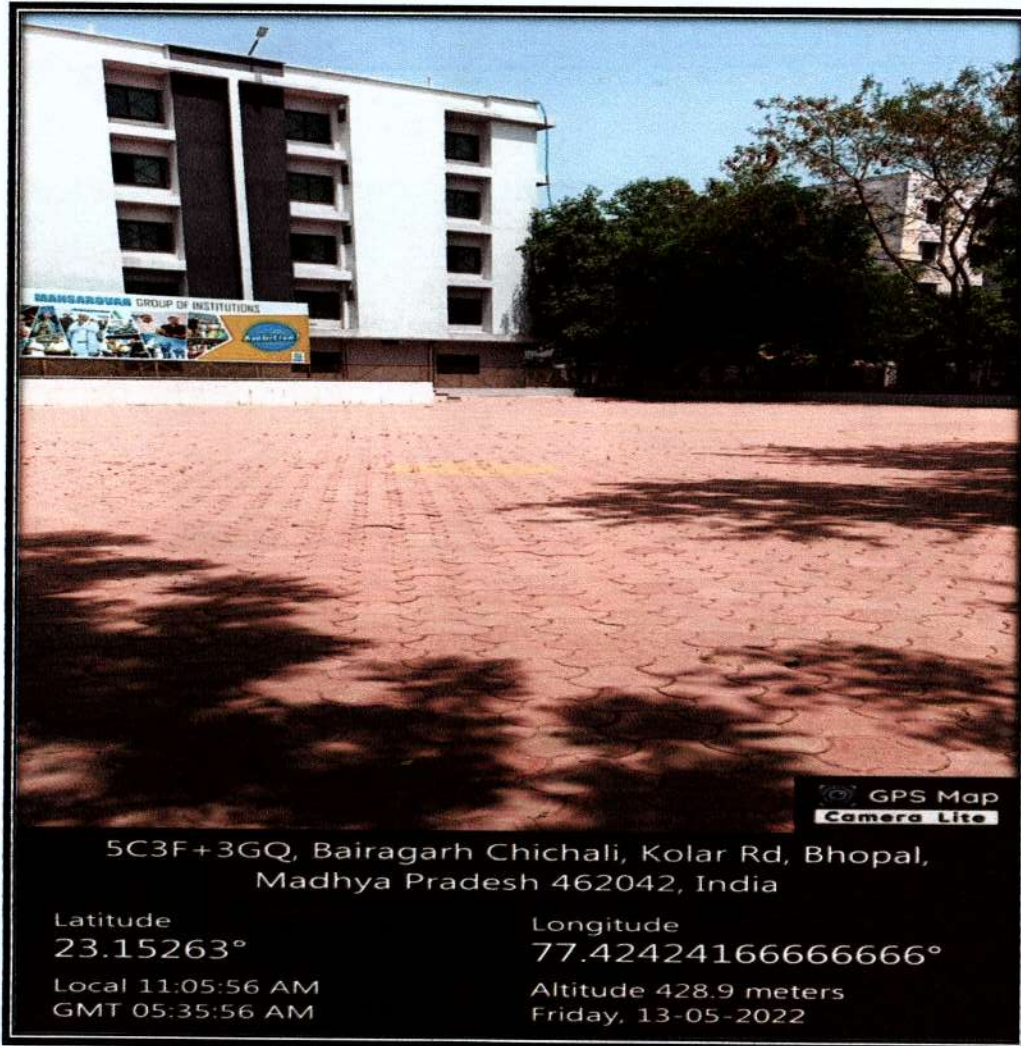

MANSAROVAR DENTAL COLLEGE

Mansarovar Campus, Rani Avanti Bai Marg, Village- Hinotia Aalam,
Ward No. 84, Kolar Road, Bhopal (M.P) 462042

Tel: +91-9111777225, 761158888. Website: www.mansarovardentalcollege.com

Yoga Amphitheater

GPS Map
Camera Lite

5C3F+3GQ, Bairagarh Chichali, Kolar Rd, Bhopal,
Madhya Pradesh 462042, India

Latitude
23.15263°

Local 11:05:56 AM
GMT 05:35:56 AM

Longitude
77.42424166666666°

Altitude 428.9 meters
Friday, 13-05-2022

Bow
Dr. B. Gurudatt Nayak
Principal
Mansarovar Dental College
BHOPAL