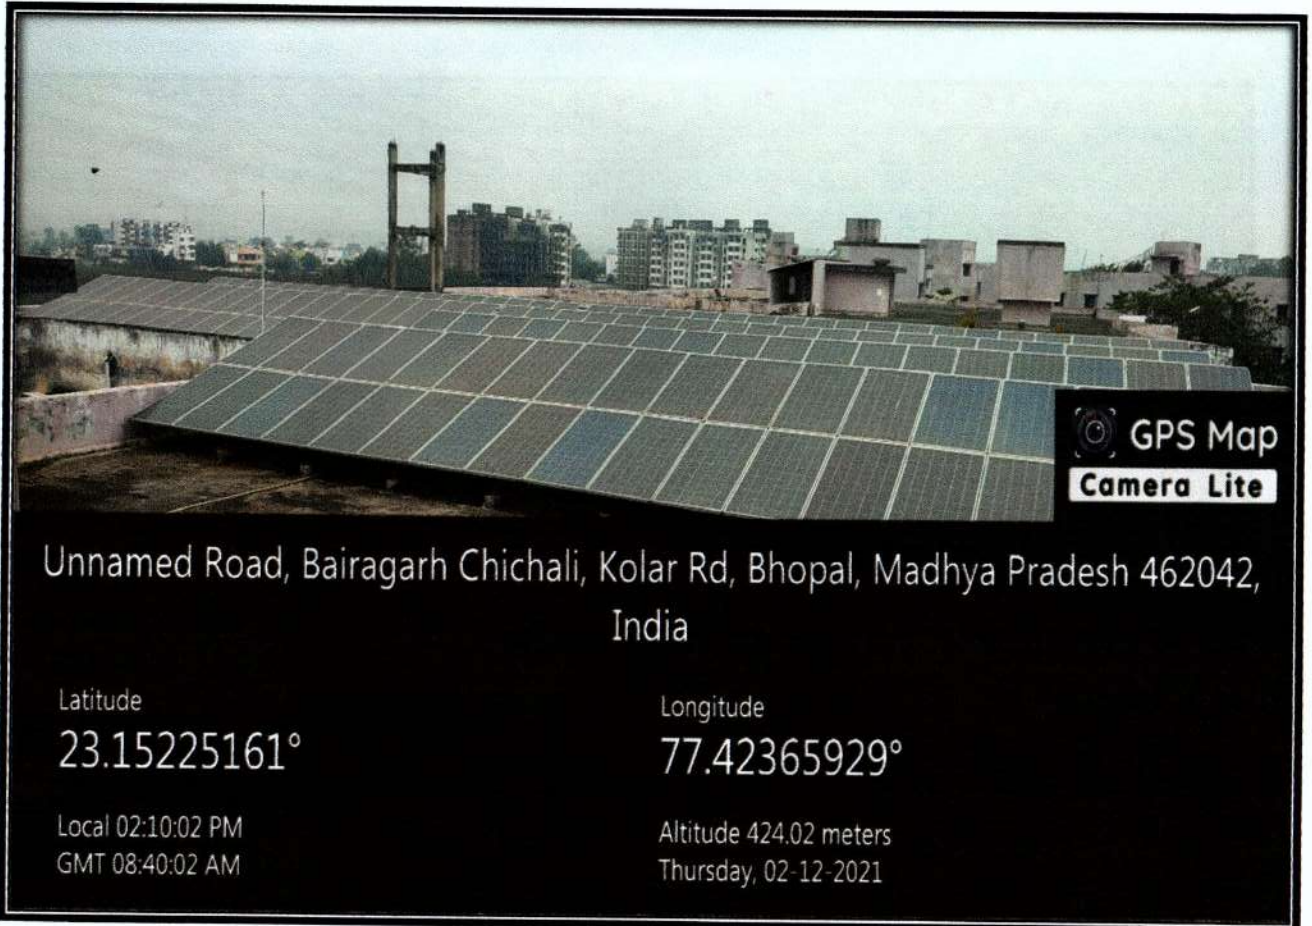

Tel: +91-9111777225, 761158888. Website: www.mansarovardentalcollege.com

Solar Panel

Unnamed Road, Bairagarh Chichali, Kolar Rd, Bhopal, Madhya Pradesh 462042,
India

Latitude

23.15225161°

Longitude

77.42365929°