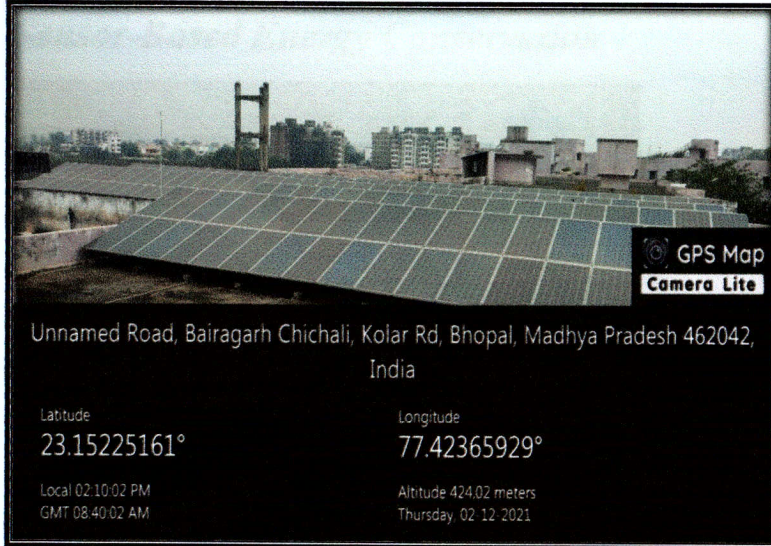

MANSAROVAR DENTAL COLLEGE

Mansarovar Campus, Rani Avanti Bai Marg, Village- HinotiaAalam,
Ward No. 84, Kolar Road, Bhopal (M.P) 462042

Tel: +91-9111777225, 761158888. Website: www.mansarovardentalcollege.com

Solar Energy