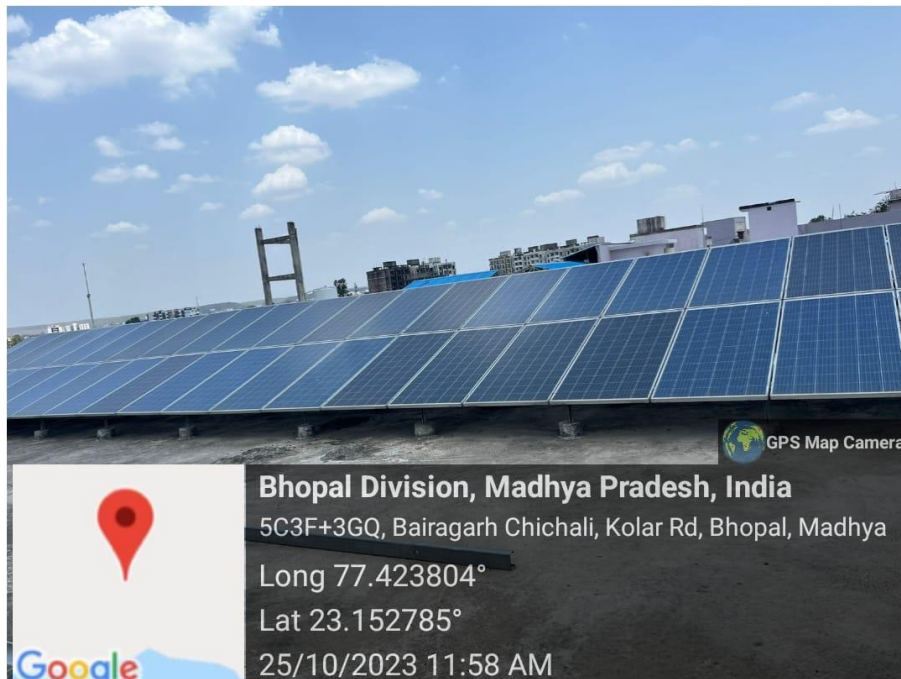

DINE IN FACILITY AT GUEST HOUSE