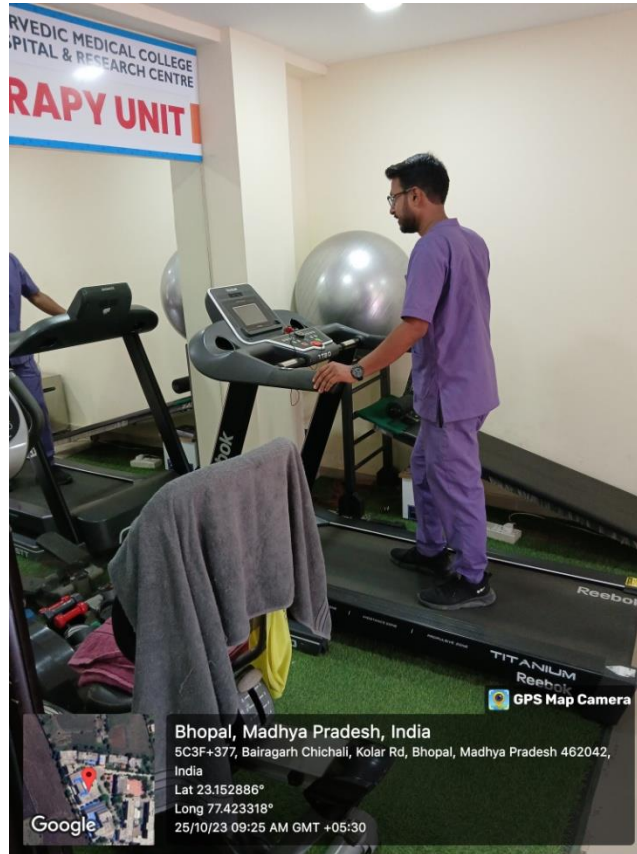

MANSAROVAR DENTAL COLLEGE

Mansarovar Campus, Rani Avanti Bai Marg, Village- Hinotia Aalam,
Ward No. 84, Kolar Road, Bhopal (M.P) 462042

Tel: +91-9111777225, 761158888. Website: www.mansarovardentalcollege.com