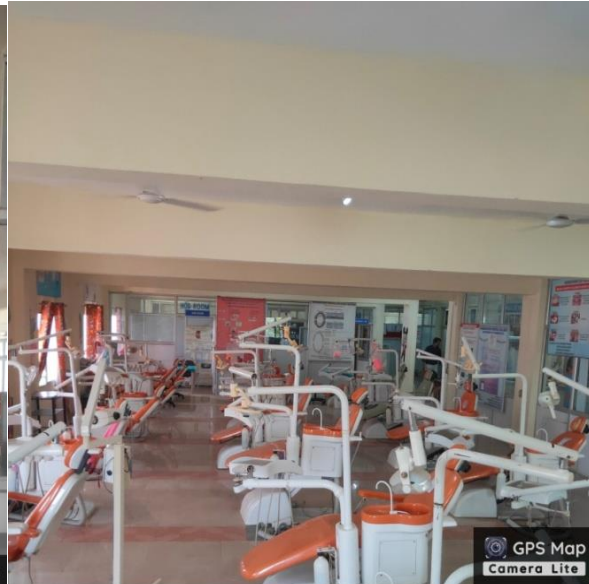

Kolar Road Rani Lakshmi Bai Marg (Opp D Mart, 5C4G+M39, Bairagarh Chichali, Kolar Rd, Bhopal, Madhya Pradesh 462042, India

Latitude	Longitude
23.15289705°	77.42303404°
Local 12:21:42 PM	Altitude 474 meters
GMT 06:51:42 AM	Friday, 05.05.2023

Department of Pediatric and preventive dentistry