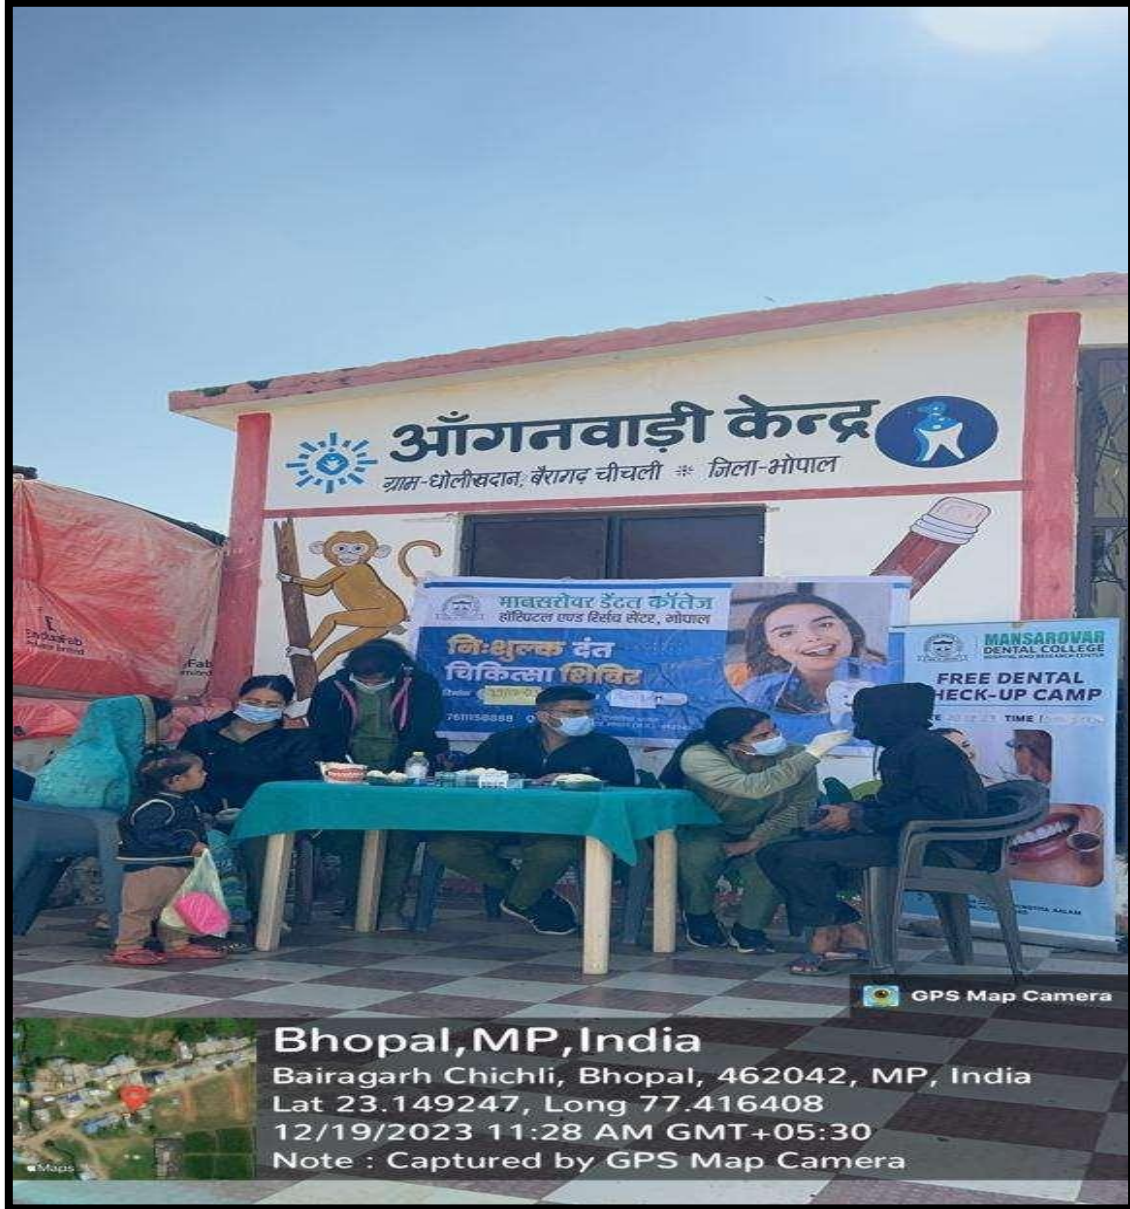

MANSAROVARDENTALCOLLEGE

Mansarovar Campus, Rani Avanti Bai Marg, Village-Hinotia Aalam, Ward

No. 84, Kolar Road, Bhopal (M.P) 462042

Tel: +91-9111777225, 761158888. Website: www.mansarovardentalcollege.com