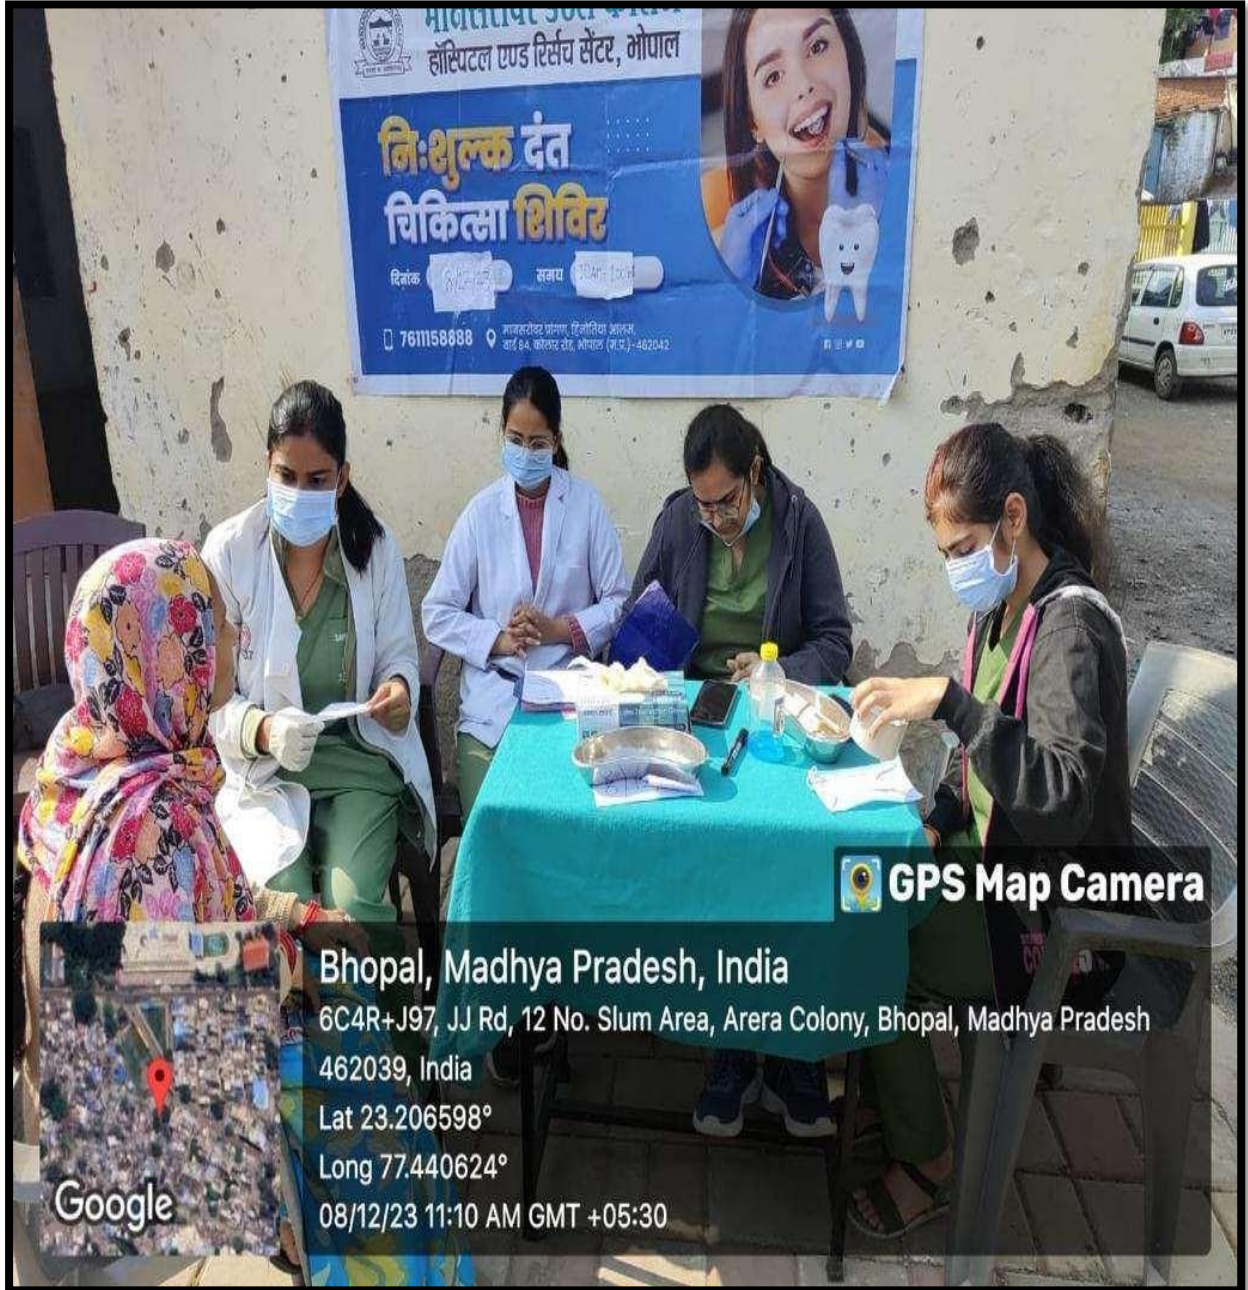

MANSAROVARDENTALCOLLEGE

Mansarovar Campus, Rani Avanti Bai Marg, Village-Hinotia Aalam, Ward

No. 84, Kolar Road, Bhopal (M.P) 462042

Tel: +91-9111777225, 761158888. Website: www.mansarovardentalcollege.com