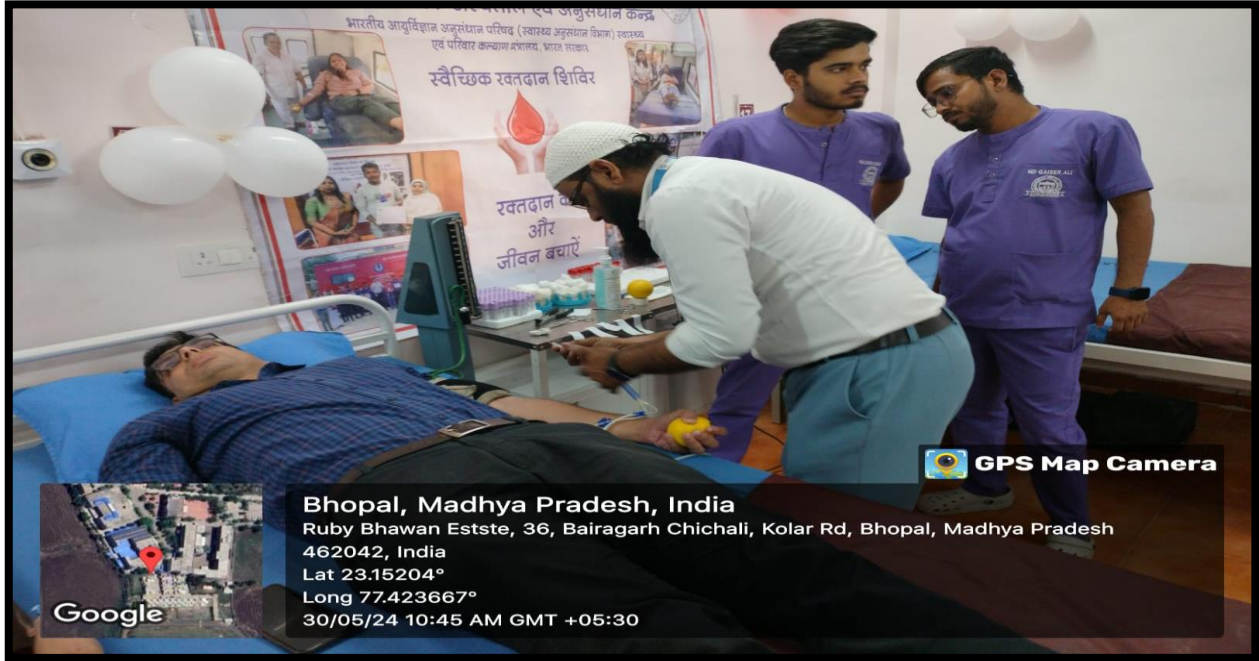

Important strategies and systems include the following:

1. Dental Camps in rural/urban/slums/schools/orphanages.
2. Blood donation camps
3. Swachh Bharat Abhiyan/ Clean India campaign in nearby villages to eliminate open defecation and improve solid waste management rural areas.
4. Health awareness and sensitization plays, exhibition, rallies, placards, pamphlets of different National Health Programmes are distributed & displayed in the college OPD campus as well as different departments.
5. News paper coverage.
6. Anti-Tobacco addiction awareness programme.
7. Plantation programmes by both staff and students.

BLOOD DONATION CAMP

Bhopal, Madhya Pradesh, India
Ruby Bhawan Estste, 36, Bairagarh Chichali, Kolar Rd, Bhopal, Madhya Pradesh
462042, India
Lat 23.15204°
Long 77.423667°
30/05/24 10:45 AM GMT +05:30

GPS Map Camera