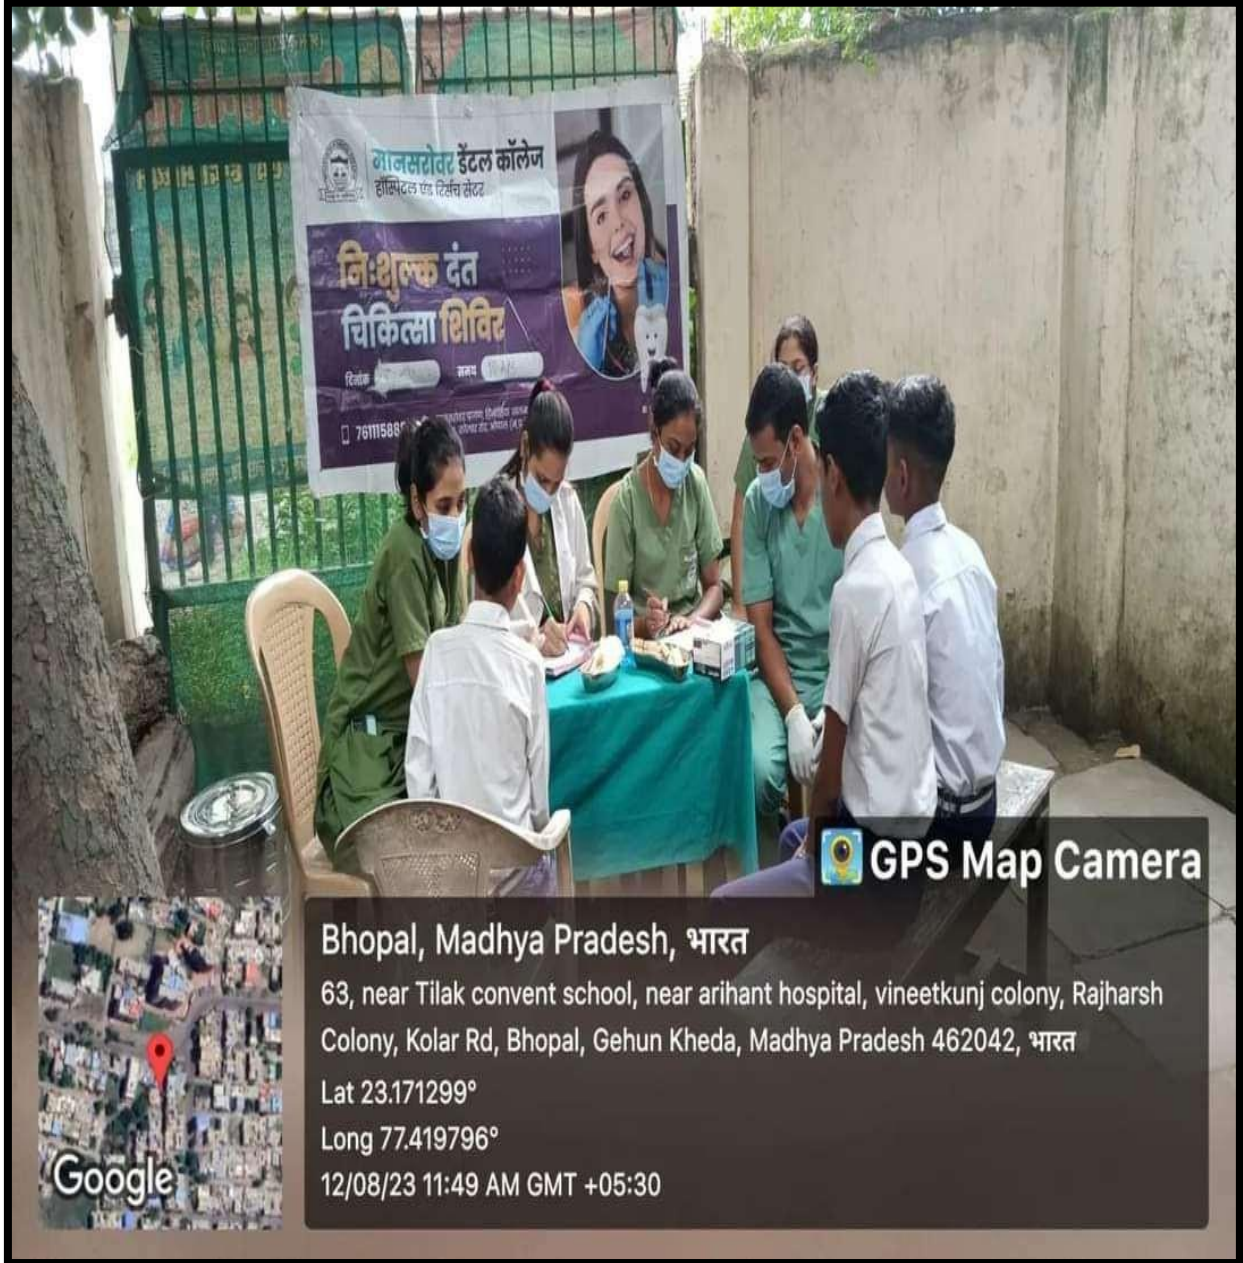

MANSAROVARDENTALCOLLEGE

Mansarovar Campus, Rani Avanti Bai Marg, Village-Hinotia Aalam, Ward

No. 84, Kolar Road, Bhopal (M.P) 462042

Tel: +91-9111777225, 761158888. Website: www.mansarovardentalcollege.com