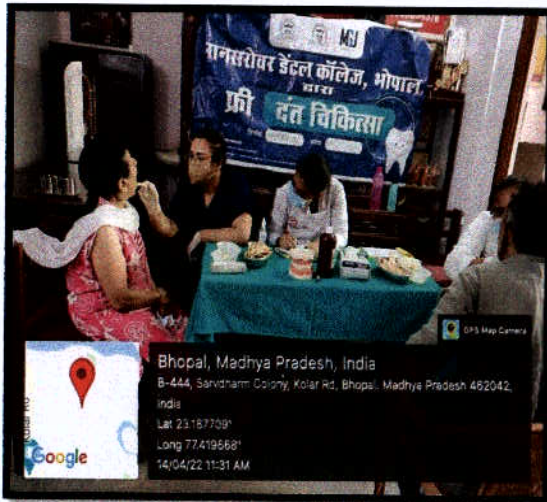

MANSAROVAR DENTAL COLLEGE

Mansarovar Campus, Rani Avanti Bai Marg, Village- Hinotia Aalam,

Ward No. 84, Kolar Road, Bhopal (M.P) 462042

Tel: +91-9111777225, 761158888. Website: www.mansarovardentalcollege.com

Ysw
Dr. B. Subhagat Nayak
Principal
Mansarovar Dental College
BHOPAL