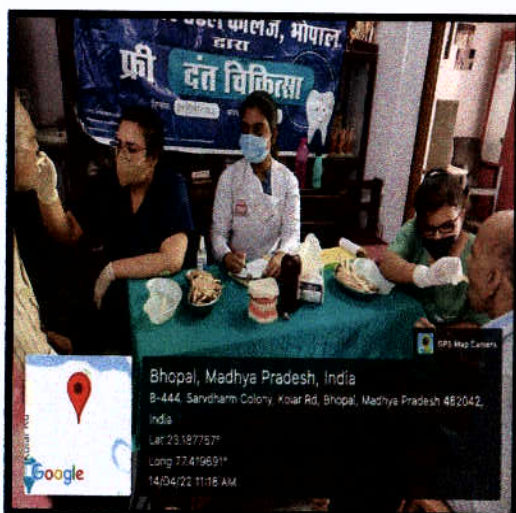

MANSAROVAR DENTAL COLLEGE

Mansarovar Campus, Rani Avanti Bai Marg, Village- Hinotia Aalam,

Ward No. 84, Kolar Road, Bhopal (M.P) 462042

Tel: +91-9111777225, 761158888. Website: www.mansarovardentalcollege.com

Ysw
Dr. B. Subhagat Nayak
Principal
Mansarovar Dental College
BHOPAL