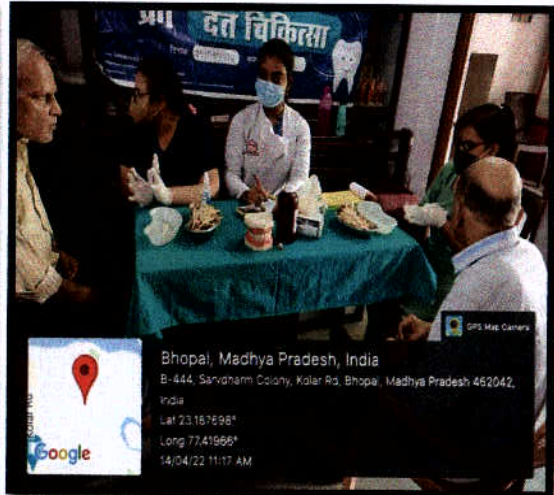

MANSAROVAR DENTAL COLLEGE

Mansarovar Campus, Rani Avanti Bai Marg, Village- Hinotia Aalam,

Ward No. 84, Kolar Road, Bhopal (M.P) 462042

Tel: +91-9111777225, 761158888. Website: www.mansarovardentalcollege.com

Ysw
Dr. B. Subhagat Nayak
Principal
Mansarovar Dental College
BHOPAL