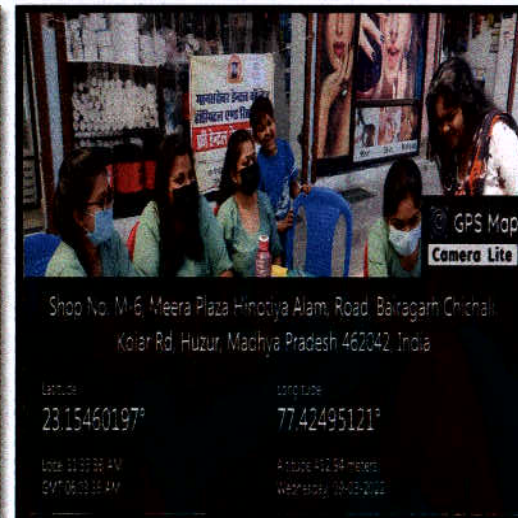

Shop No. M-6, Meera Plaza Hinotiya Alam, Road, Bairagari Chhinali, Kolar Rd, Huzur, Madhya Pradesh 462042, India

Latitude: 23.15460197° Longitude: 77.42495121°
Local: 01:59:58 AM Altitude: 412.94 meters
GMT: 06:33:18 AM Wednesday, 10-03-2022

Dr. B. Gurudatt Nayak
Principal
Mansarovar Dental College
BHOPAL